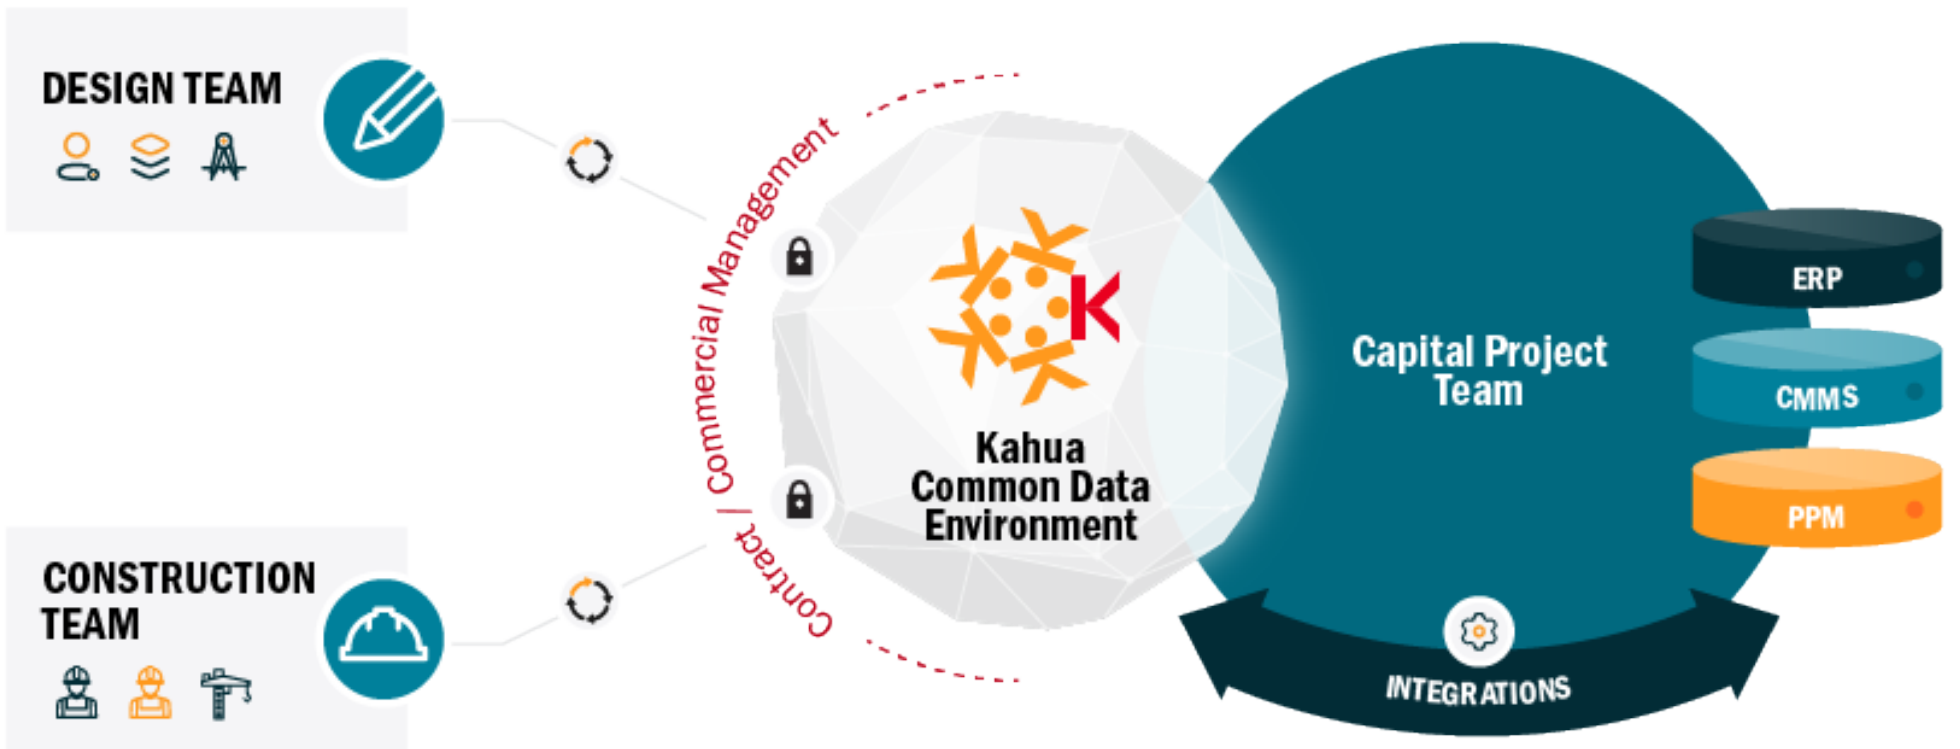

Kahua's Powerful Common Data Environment Transforms Project Delivery Capabilities

The construction industry presents unique challenges in delivering capital projects successfully. Pulling together large teams of project, commercial, information and field managers as well as designers, contractors, and suppliers to deliver the project on time, on budget - and with the expected quality and function is no mean feat.

Unify Teams:

- Integrate project management, information management, commercial management and field management disciplines
- Coordinate processes across disciplines with a consistent, modern experience
- Help teams get their work done easily and efficiently

Deliver Results:

- Manage the full project lifecycle from definition to use
- Meet scope, budget, schedule, quality and safety requirements
- Leverage data with built-in reporting and dashboarding capabilities

Modernize Technology:

- Conform existing tools and add custom functionality
- [Integrate](#) existing applications with open, configurable APIs
- Strengthen data security with better control of information